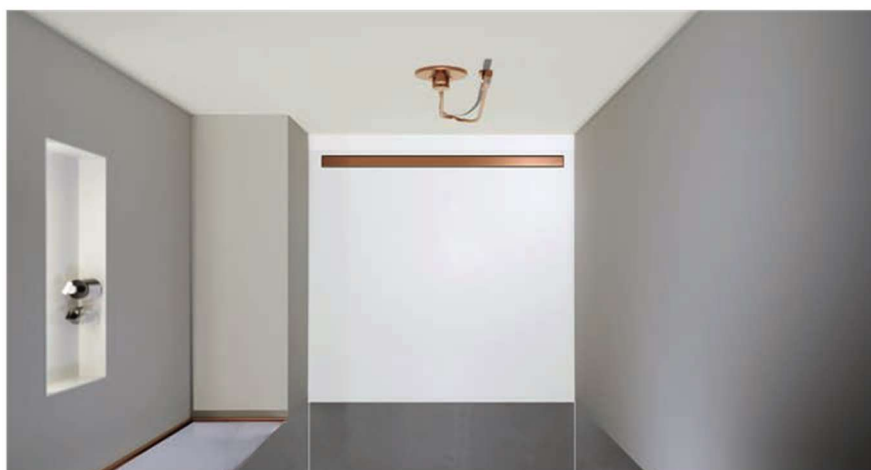

Bold colours in the shower and bathroom: new drain covers in metallic design

www.wedi.net/wedi/pressemitteilungen/metallic

The trend is toward colour accents in showers and bathrooms. Stylish details have a transformational effect on bathrooms. Inspired by the latest brassware trends, wedi takes its drain covers to the next level by introducing three new colours: metallic black, metallic rose gold, and metallic gold.

Bold colours in the shower and bathroom: new drain covers in metallic design

www.wedi.net/wedi/pressemitteilungen/metallic

The stainless steel brushed drain covers and channel frames are made for wedi Fundo floor-level shower elements and for the wedi Sanbath floating washbasin. The three new design variants are an ideal match to stylish collections of brassware manufacturers.

Thanks to the high-quality PVD coating, the brushed surface structure is retained and a high level of colour brilliance is guaranteed over the long term. The new drain covers will be available in stores from May, and the channel frames will follow in June.