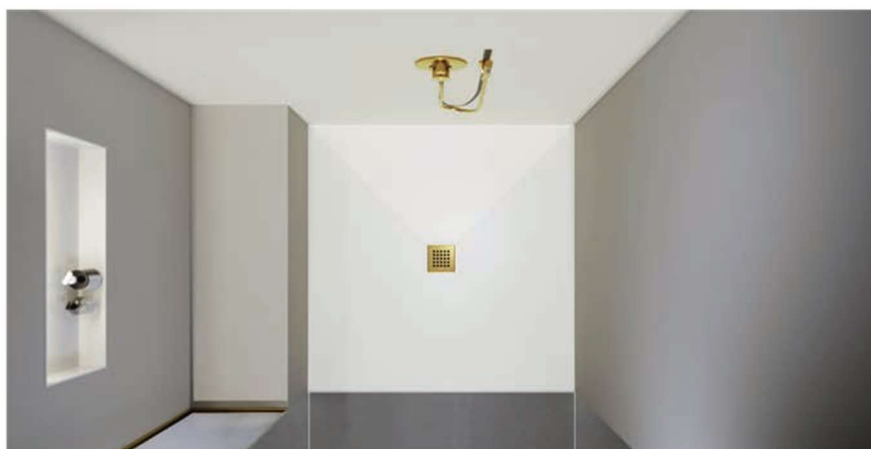

Bold colours in the shower and bathroom: new drain covers in metallic design

www.wedi.net/wedi/pressemitteilungen/metallic

The trend is toward colour accents in showers and bathrooms. Stylish details have a transformational effect on bathrooms. Inspired by the latest brassware trends, wedi takes its drain covers to the next level by introducing three new colours: metallic black, metallic rose gold, and metallic gold.

Bold colours in the shower and bathroom: new drain covers in metallic design

www.wedi.net/wedi/pressemitteilungen/metallic

The stainless steel brushed drain covers and channel frames are made for wedi Fundo floor-level shower elements and for the wedi Sanbath floating washbasin. The three new design variants are an ideal match to stylish collections of brassware manufacturers.

Thanks to the high-quality PVD coating, the brushed surface structure is retained and a high level of colour brilliance is guaranteed over the long term. The new drain covers will be available in stores from May, and the channel frames will follow in June.